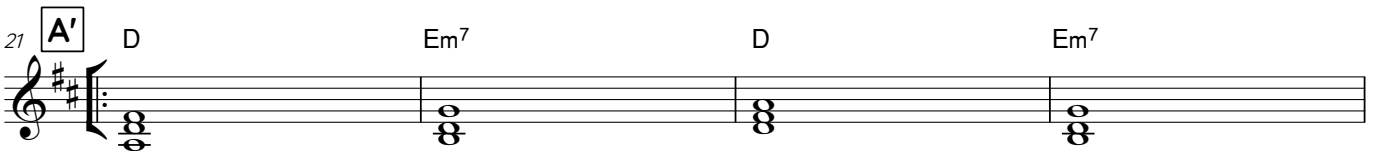

Funny Bunny

the pillows

Keyboard Arrange by Takashi Masaoka

♩ = 118 **Intro 1**
N.C.

Intro 2

37 **C** G A D G F#m Bm A

41 G A D D7 G A D

46 **D** D Em7 D Em7